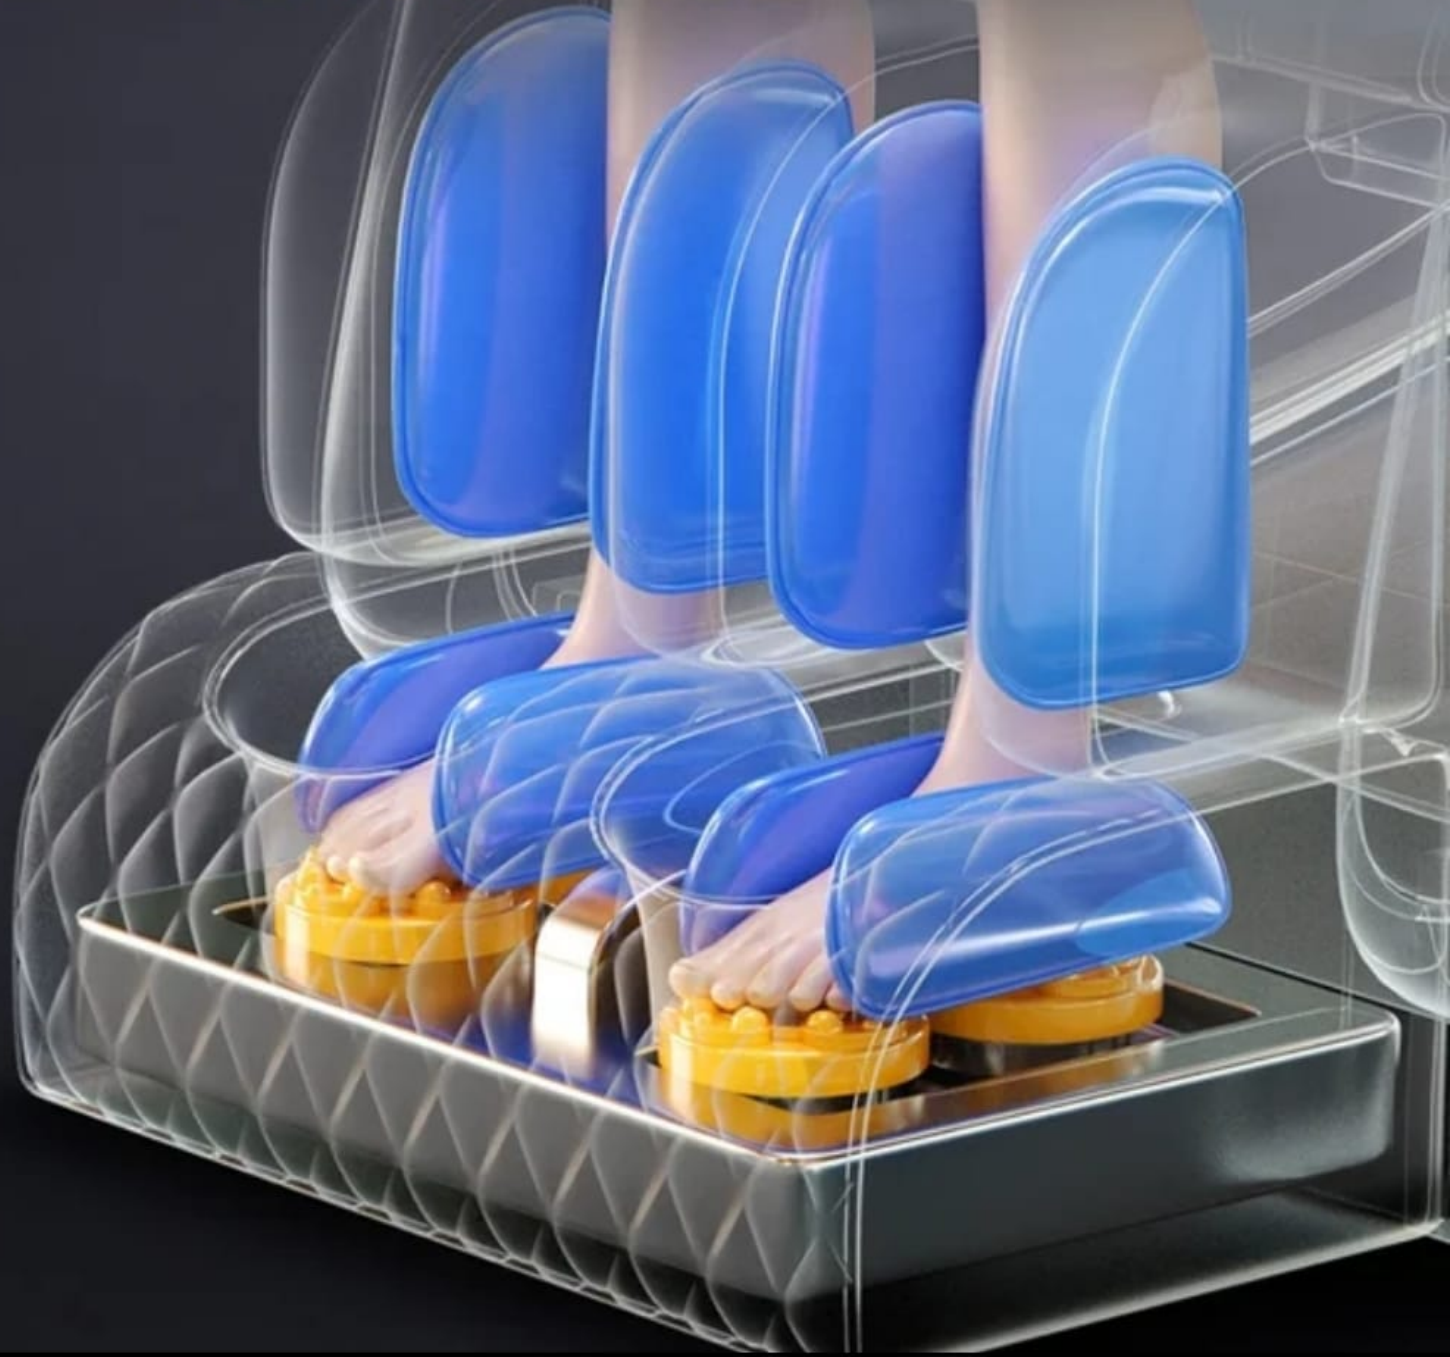

ADVANCED ROBOTIC ZERO GRAVITY MASSAGE CHAIR

Feature

- ◆ Auto Body Scanning with human touch massage
- ◆ Dual Core Massage system
- ◆ Calibrated Zero Gravity high class lounge
- ◆ Hybrid massage system - user friendly
- ◆ Hi Fi Dolby Stereophonic system with wi-fi connectivity
- ◆ Smart 7 inch remote control
- ◆ Best for relaxation and luxury

HIGH-END MASSAGE CHAIR

smart massage

relieve fatigue

.. BEFORE USE

.. AFTER USE

SIMULATE ZERO GRAVITY SPACE CAPSULE ENJOYMENT

catering to the needs
of the whole family

SHORT DISTANCES AGAINST THE WALL

**ENJOY HIFI BLUETOOTH MUSIC
INDULGE IN MASSAGE**

SIDES OF FEET AIR BAG PACKAGE

PRODUCT PARAMETERS